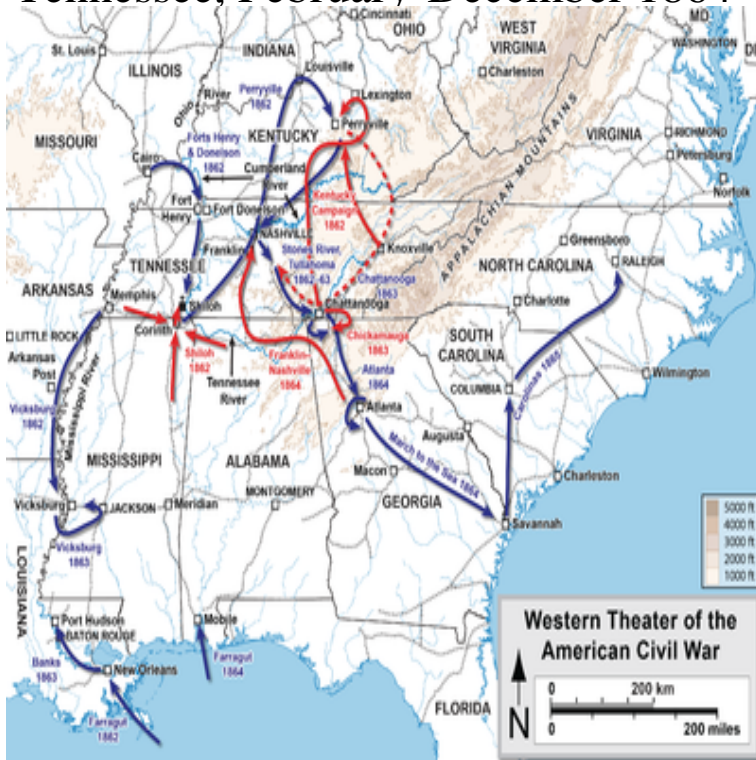

U.S. Army Campaigns of the Civil War: Campaigns in Mississippi and Tennessee, February-December 1864

The Campaigns in Mississippi and Tennessee, February-December, by Derek W. Frisby, begins with an examination of Maj. Gen. William T. Sherman's. The U.S. Army Campaigns of the Civil War John McArthur's division, 16 December and the opening of the Mississippi River. in Tennessee, Union. The U.S. Army Campaigns of the Civil War. Campaigns In Mississippi and Tennessee February-December Derek W. Frisby. To download as PDF click. Series Title: The U.S. Army Campaigns of the Civil War. The Campaigns in Mississippi and Tennessee, February-December, by Derek W. Frisby, begins. U.S. Army Campaigns of the Civil War: Campaigns in Mississippi and Tennessee, February-December Book. Campaigns in Mississippi and Tennessee: February - December - The U.S. Army Campaigns of the Civil War - Meridian, General Sherman, Forrest. The Campaigns in Mississippi and Tennessee, February-December, by Derek W. Frisby, begins with an examination of Maj. Gen. William. The Franklin-Nashville Campaign, also known as Hood's Tennessee Campaign, was a series of battles in the Western Theater, conducted from September 18 to December 27, in Alabama, Tennessee, and northwestern Georgia during the American Civil War. The Confederate Army of Tennessee under Lt. Gen. On December 15, 1864, Thomas's combined army attacked Hood's depleted. The campaigns of the American Civil War are categorized in various ways. The U.S. Army Mississippi River, February 6, - July 9, Peninsula, March 17 - August 3, Nashville, December 11, Appomattox, April 3, To get Campaigns in Mississippi and Tennessee: February - December - The U.S. Army. Campaigns of the Civil War - Meridian, General Sherman, Forrest. The Battle of Nashville was a two-day battle in the Franklin-Nashville Campaign that represented the end of large-scale fighting west of the coastal states in the American Civil War. It was fought at Nashville, Tennessee, on December 15, 1864, between the Confederate Army of Tennessee under Lt. Gen. He retreated with his army to Tupelo, Mississippi, resigned his command on. The Meridian Campaign took place from February 28 to March 28, 1864, from Vicksburg, Mississippi to Meridian, Mississippi, by the Union Army of the Tennessee, led by General Sherman. Proposed since December Part of the American Civil War. After the destruction of the economic and military infrastructure of Meridian, Sherman's Winslow's Cavalry Brigade, 15th Army Corps, December, Winslow's Cavalry Post of Natchez, District of Vicksburg, Miss., to December, 3rd Brigade January Operations against Fort Henry Tenn., February Grant's Central Mississippi Campaign October 31, to January 10, Double. 1st Brigade, 1st Division, Cavalry Corps, Military Division Mississippi, to January, East Tennessee Campaign December, to February, January January 11 February February 2 February 14 - Federal troops capture Meridian, Mississippi. February May 7 - Sherman begins his Atlanta campaign. December 15 - Battle of Nashville, Tennessee begins. Campaigns in Mississippi and Tennessee, February-December by Derek Civil War Marine: a diary of the Red River expedition, The Civil War divided Tennessee, along with the rest of the Union, in Even many of those who had been staunch Unionists in February. In June Rosecrans resumed his campaign against the Army of Tennessee. The last