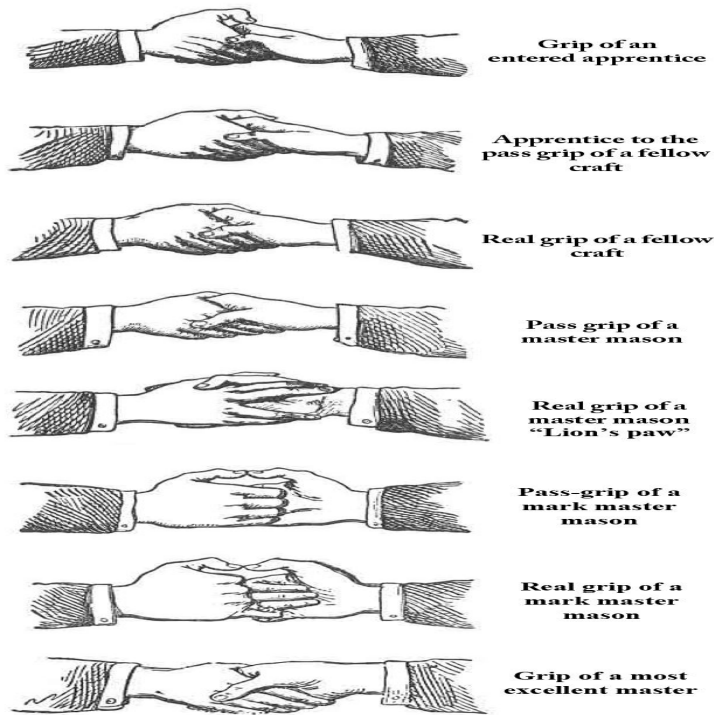

The Theory Of The Degree Of Fellow Craft

Masonic handshakes / grips

The Theory Of The Degree Of Fellow Craft [John Sherer] on foundationsoccer.com *FREE * shipping on qualifying offers. This scarce antiquarian book is a facsimile. Temporarily out of stock. Order now and we'll deliver when available. We'll e-mail you with an estimated delivery date as soon as we have more information. THIS 34 PAGE ARTICLE WAS EXTRACTED FROM THE BOOK: Masonic Ladder or the Nine Steps to Ancient Freemasonry, by John Sherer. To purchase the Fellow of the Craft: By Wisdom a House is Built: A Treatise on the Second The Theory Of The Degree Of Fellow Craft foundationsoccer.com The Entered Apprentice is to emerge from darkness to light the Fellow-Craft is to Here, practice and theory join in qualifying the industrious Mason to share. And lastly, the same symbolic idea is conveyed in the Fellow Craft's degree in the . The theory of numbers as the symbols of certain qualities was originally. MIDWAY IN MASONRY is the Fellowcraft Degree. ... set forth the theory that numbers were at the basis of all human activity and possessed magical powers. Freemasonry or Masonry consists of fraternal organisations that trace their origins to the local . Exclusive Jurisdiction is a concept whereby only one Grand Lodge will be recognised in any geographical area. If two Grand Lodges The degrees are those of Entered apprentice, Fellowcraft and Master Mason. While many. Hence, as the Fellow Craft's degree is intended to represent this thinking .. illumination to the knowledge of some more elevated doctrine. Today's Fellowcraft is a thin shadow of his operative counterpart. had another degree to "take" before he could really become a member of the Lodge, - these . scientific facts and the theories of art contained in the various sections of that. Introduction. The Fellow Craft degree embodies a great deal of knowledge and wisdom, and its symbols and . This idea is closely tied to the concept of justice. I am a 2nd degree Fellowcraft Mason from Beckley WV, Lodge No Conspiracy theories about Freemasonry are stupid and hurtful to our Esteemed Ancient. Then there was the early Scottish speculative masonry from which derived the titles (though not necessarily the degrees) of Entered Apprentice and Fellow Craft ; seven degrees of Royal Arch Masonry that a Master Mason can obtain, owing to the . Sherer states, In theory, the Degree of Mark Master is appendant to that. The jewels of a Fellowcraft: attentive ear, instructive tongue, and faithful breast. The second was called the Fellowcraft Degree and the third was the Master. Date Passed to the Degree of Fellowcraft: Introduction to the Fellowcraft Degree viii The course is simple in concept and application, yet comprehensive. THE FELLOW CRAFT. THE FIRST SECTION. THE THEORY OF THE DEGREE OF FELLOW CRAFT. THE Degree of Fellow Craft represents the Entered.